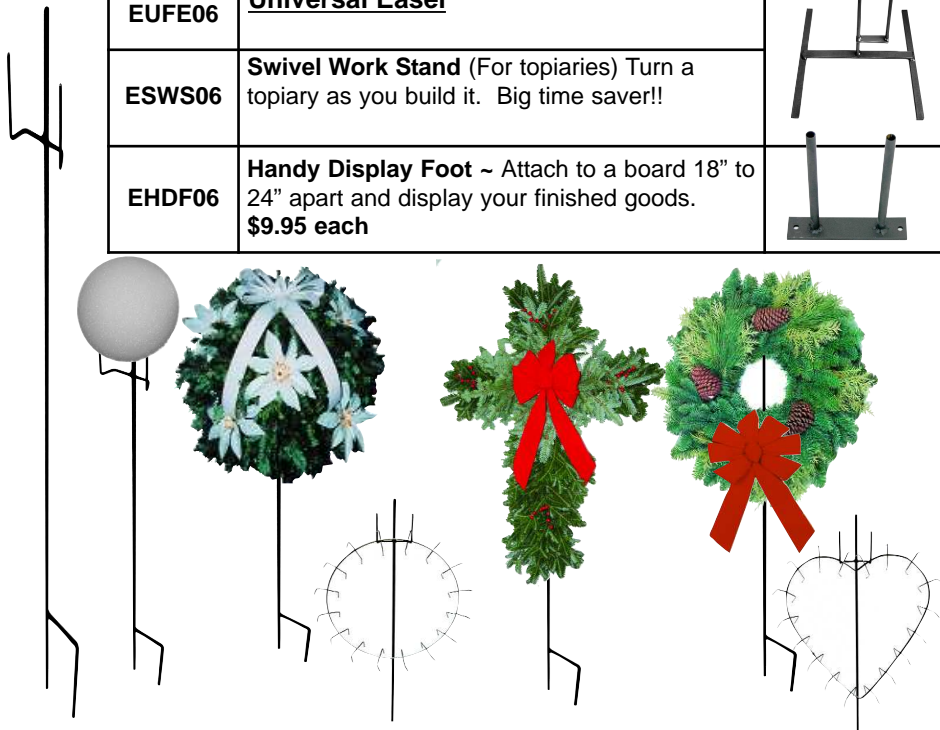

Universal Easel

Universal Easel ~ “Sturdy” **Step-down foot** won’t blow over in windy conditions. Use it for displaying 8” thru 18” (ring) cemetery wreaths, crosses, hearts, etc. **OR** make a topiary grave decorative. Works with 5 thru 8” styrofoam ball. 45” tall.

Item #	Description	
EUFE06	Universal Easel	
ESWS06	Swivel Work Stand (For topiaries) Turn a topiary as you build it. Big time saver!!	
EHDF06	Handy Display Foot ~ Attach to a board 18” to 24” apart and display your finished goods. \$9.95 each	

Green Tri-pod Easel

Item #	Size	
ETP27	27”	
ETP30	30”	
ETP36	36”	
ETP42	42”	
ETP48	48”	