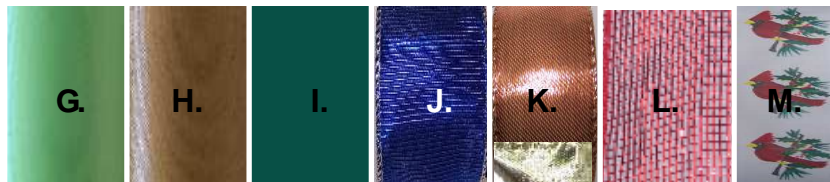

Item#	Description
G.	RF41MT	Poly Satin Mint Green #40 x 100yds NEW
H.	RF41GD	Poly Satin Holiday Gold #40 x 100 yds NEW
I.	RF41GR	Poly Satin Emerald Green #40 x 100 yds NEW
J.	RWRBL45	Wired Royal Blue Metallic #40 X 50 yds NEW
K.	RWCG45	Wired Copper / Gold Metallic #40 X 50 yds NEW
L.	RMPRD42	Metallic Weave Waterproof Red #40 X 25 yds NEW
M.	RF45CD	Poly Satin Cardinal Red #40 X 50 yds NEW