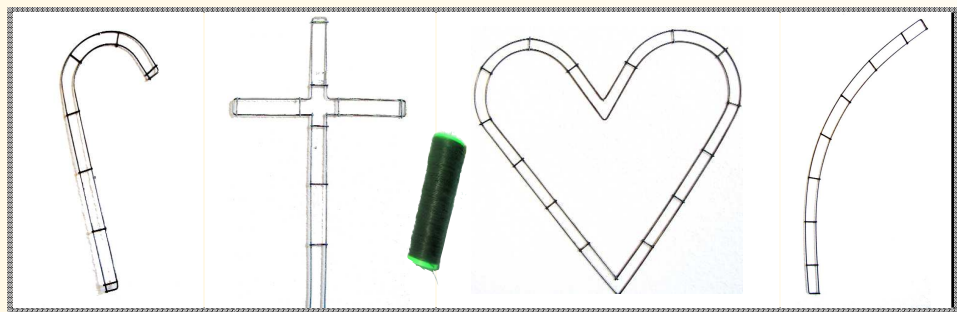

(NOTE: There is a nominal charge for rings shipped in boxes.)

*OS = Oversize. Rings larger than 36", shipped, will need to be cut to ship UPS.

Double Rail Flat Rings ~ Requires Wrap Wire

Item #	Description (for handwrapping)	# Per Case
WDF10	10" Double Rail Flat	50
WDF12	12" Double Rail Flat	50
WDF14	14" Double Rail Flat	50
WDF16	16" Double Rail Flat	25
WDF18	18" Double Rail Flat	25
WDF20	20" Double Rail Flat	25
WDF24	24" Double Rail Flat	25
WDF30	30" Double Rail Flat	25
WDF36	36" Double Rail Flat *OS	10
WDF48	48" Double Rail Flat *OS	10
WDF60	60" Double Rail Flat *OS	Each
WDF72	72" Double Rail Flat *OS	Each

CALL TOLL-FREE 1-800-968-9627

Crimped Rings ~ requires wrap wire

Item #	Description (for handwrapping)	# Per Case
WCR06	6" (.625 gauge) NEW 	100
WCR08	8" (.625 gauge) 	100
WCR10	10" (.625 gauge)	100
WCR12	12" (.125 gauge)	100
WCR14	14" (.1875 gauge)	100
WCR16	16" (.25 gauge)	100
WCR18	18" (.25 gauge)	100
WCR24	24" (.5 gauge)	100

New Double Rail Flat Novelty

~ requires wrap wire

Item #	Description (for handwrapping)	# Per Pkg.
WDFCC36	NEW Candy Cane Double Rail Flat 36"	5
WDFCR36	NEW Cross Double Rail Flat 36"	5
WDFH24	NEW Heart Double Rail Flat 24"	5
WDFFA32	NEW Arch Double Rail Flat 32"	5

Novelty Clamp Shapes

Item #	Description	# Per Case
WCS01	Single Bough Clip 	25
WCS08S	8" Straight Mini Swag - 3 clip use with grapevine crown drop in or with greens 	25
WCS08C	8" Curved Mini Swag - 3 clip use with grapevine crown drop in or with greens 	25
WCM18	18" Mantle Swag - 7 clip 	25
WCM36	36" Mantle Swag - 13 clip 	25
WCR240	24" Cross - 15 clip 	10
WCR30	30" Cross ~Heavy Gauge-18 clip 	10
WCC24	24" Right Candy Cane - 13 clip 	50
WCC24L	24" Left Candy Cane - 13 clip 	50
WCA32	32" Arch-Crescent - 10 clip 	25
WCT24	24" Tree - 23 clip 	25
WCH18	18" Heart - 18 clip 	25
WCH24	24" Heart - 24 clip 	25
WCV05S	Advent Rings 10" with 8 clips & 4 cups 	10
WCH01	Mailbox Huggie Form 7 clip with rubber band 	10
WSQ13	13" Square Form - 12 clip 	25